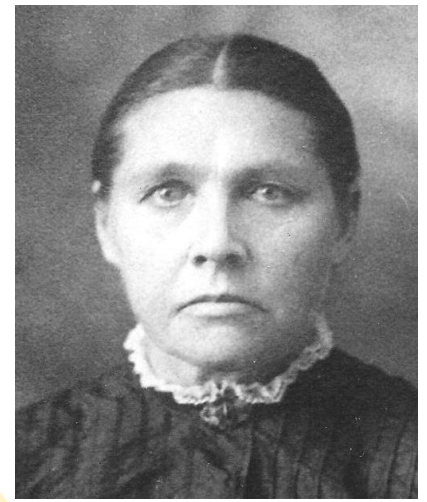

Anna Maria Elisabeth Klitz Sellhorst

Born: 1862

Married: 1883

To: Joseph
Sellhorst

Died: 1927

Occupation:
Farmer

The youngest surviving child of Bernard Klitz Sr. and Elisabeth Pieper, Elisabeth emigrated with her family at the age of seven.

Elisabeth lived with her mother, step-father, Bernard Meickmann, and her half-brother, Bernard Jr., on the Meickmann farm until she married Joseph. Together they raised eleven children.

Have more information on this person? Email us at info@klitzfamily.com